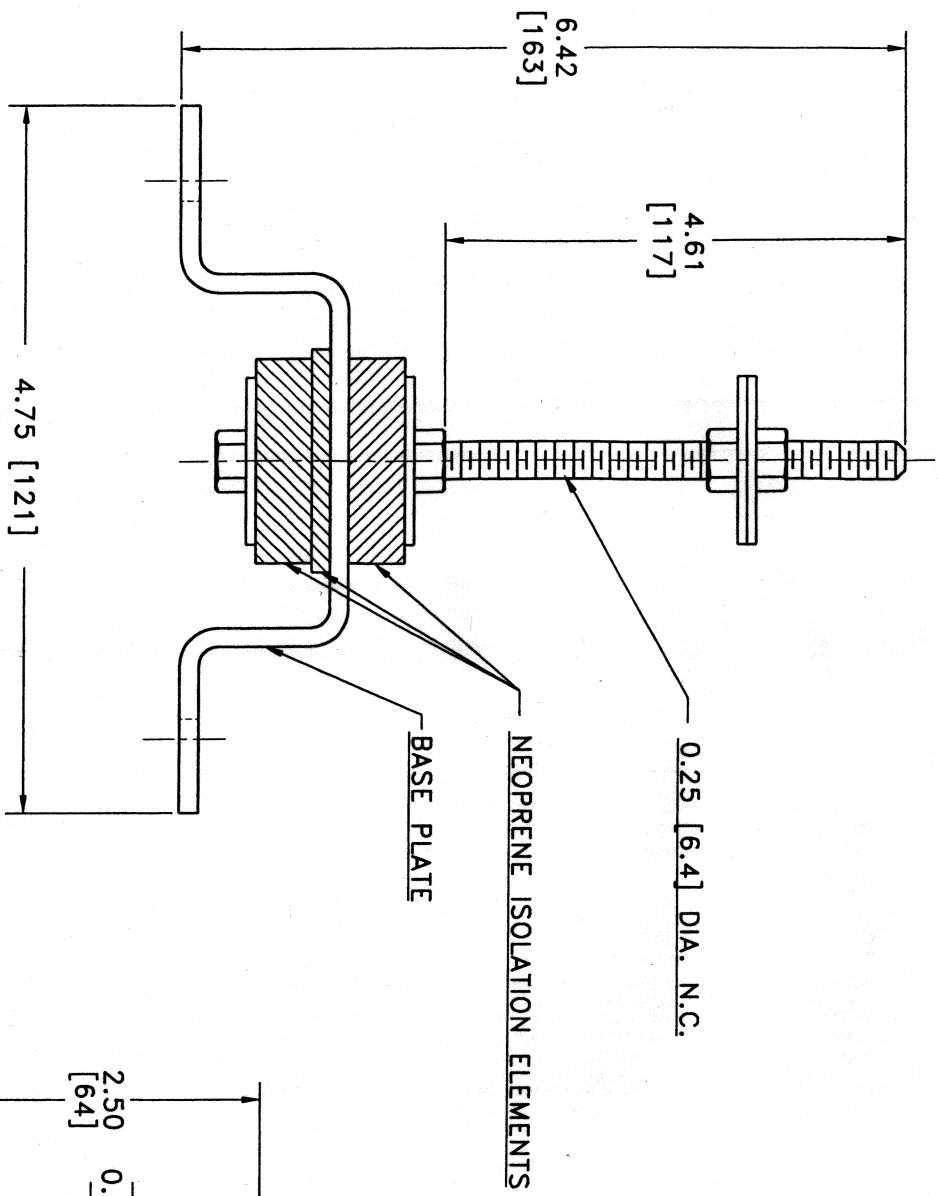

ITEM NO.	TYPE	RATED LOAD LB/KG	RATED DEFLECTION INCHES/MM	RATED NATURAL FREQUENCY	DURO	COLOR
01	PSB-75	75/34	0.10/2.5	10HZ	35	BLACK
03	PSB-125	125/57	0.10/2.5	10HZ	60	BLACK

BOLTING TEMPLATE