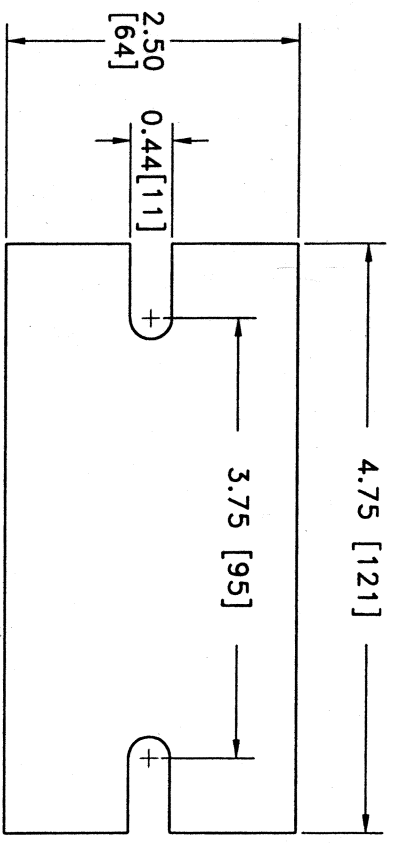

ITEM NO.	TYPE	RATED LOAD LB/KG	RATED DEFLECTION INCHES/MM	RATED NATURAL FREQUENCY	DURO	COLOR
01	PSB-75	75/34	0.10/2.5	10HZ	35	BLACK
03	PSB-125	125/57	0.10/2.5	10HZ	60	BLACK

BOLTING TEMPLATE